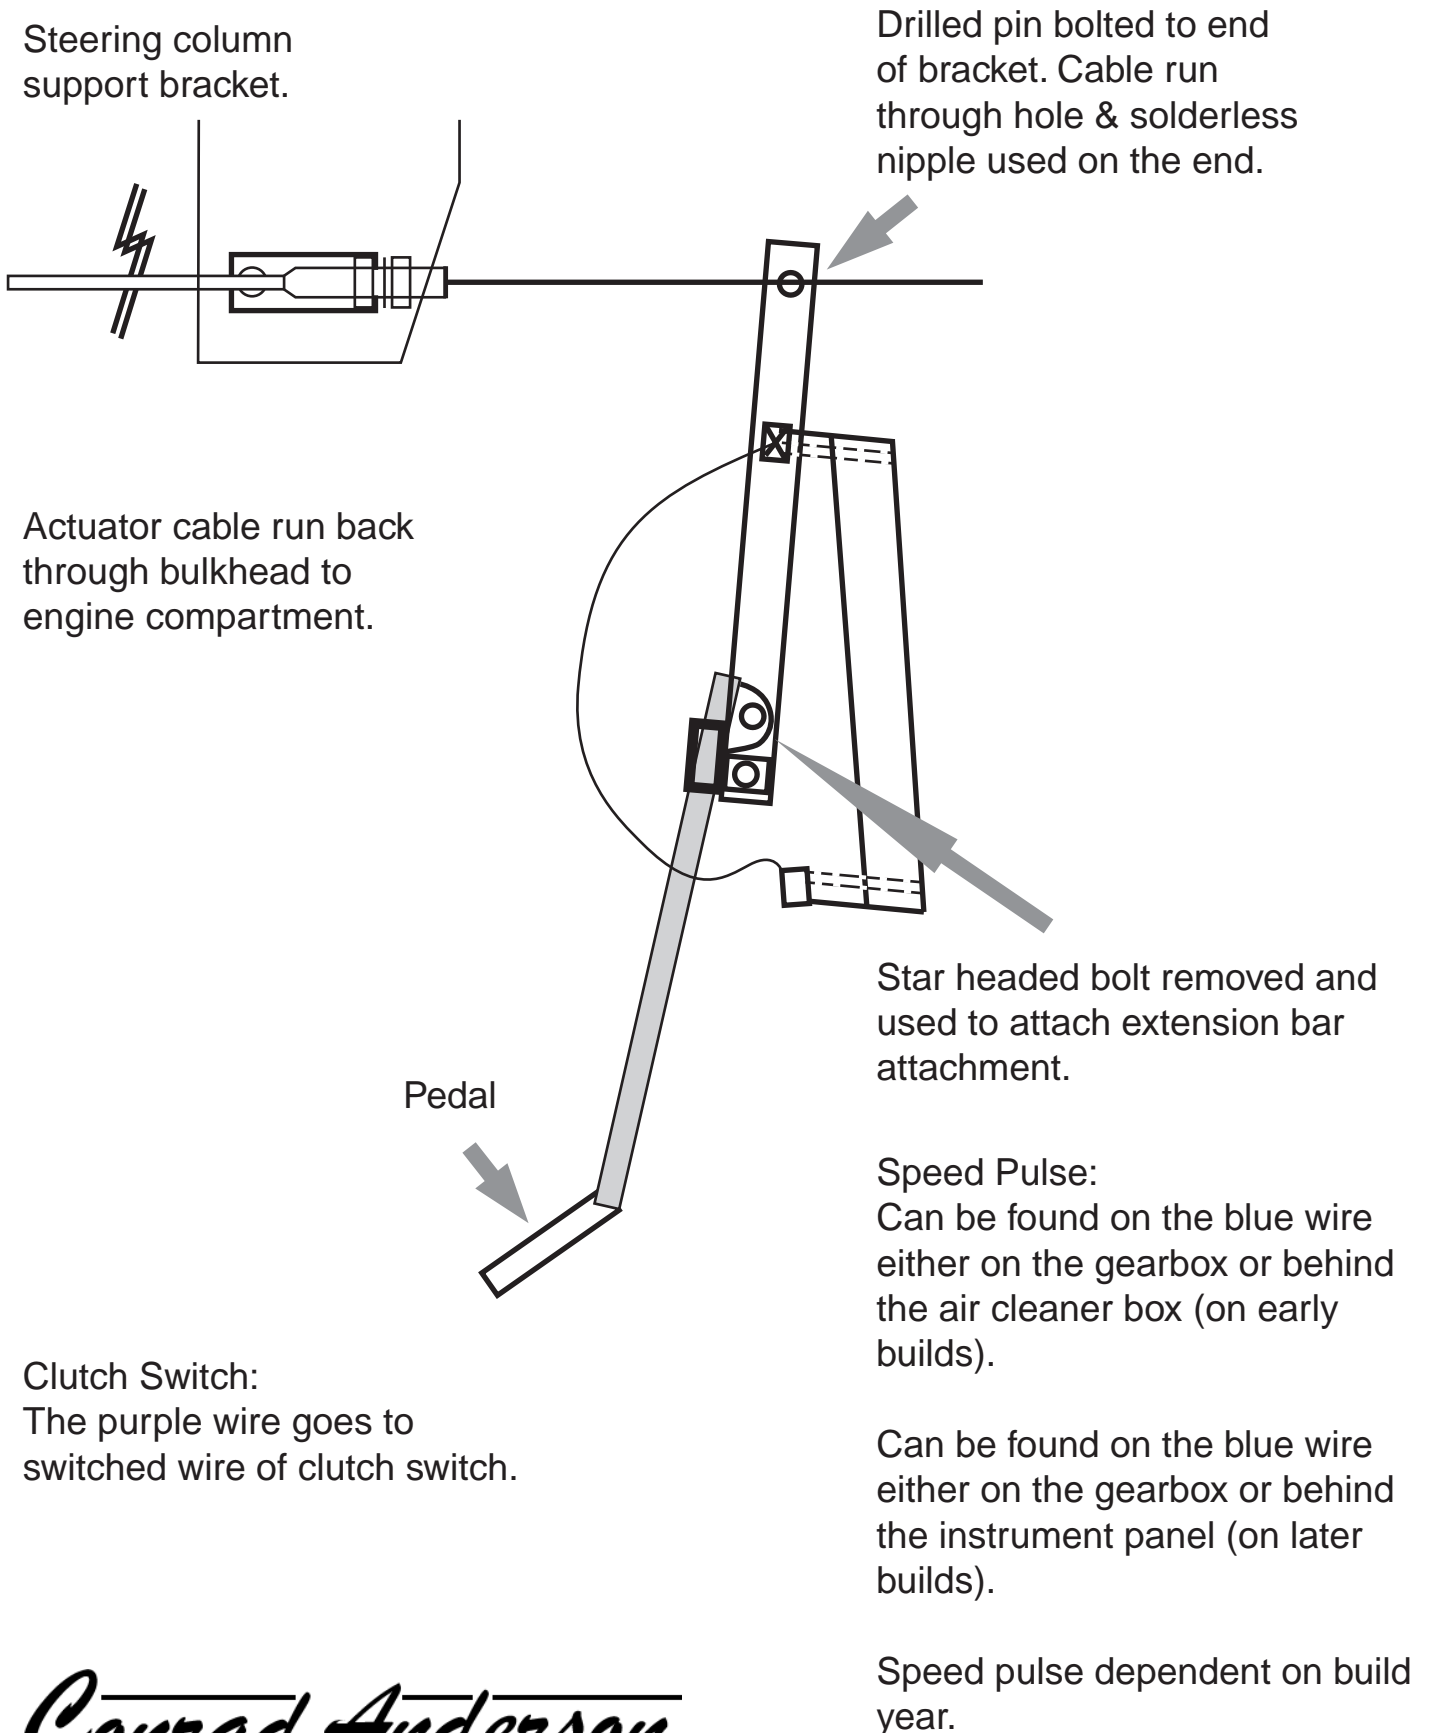

Drive By Wire Throttle Pedal Arrangement

Fiat Ducato 2.8 JTD, Peugeot Boxer HDI, Citroen Jumper HDI

Conrad Anderson